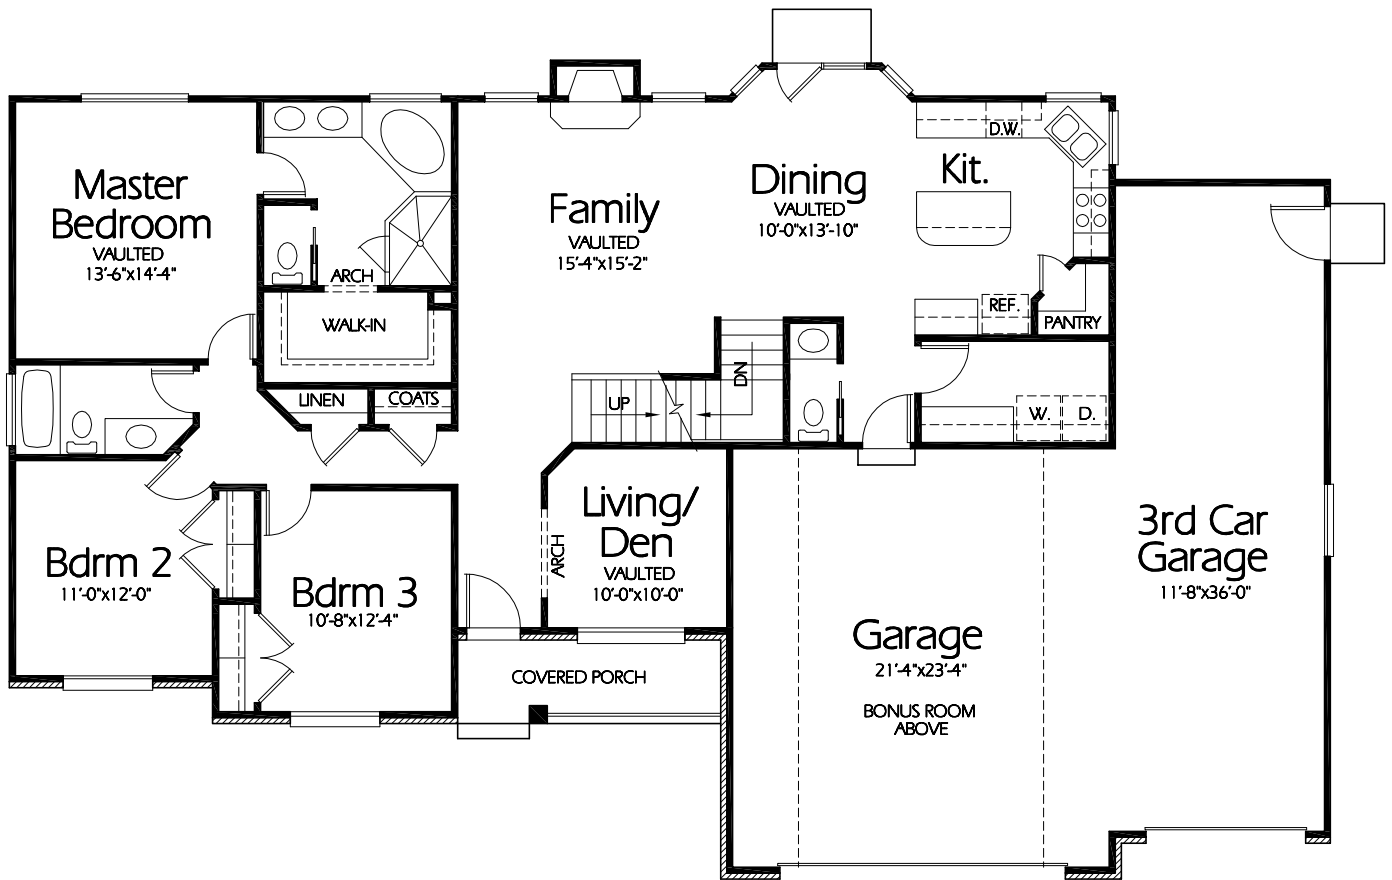

Front Elevation

Main Level

Plan R-1754b

Overall Dimensions 73'-8" x 43'-8"
1754 Finished Sq. Feet
Room Sizes Shown Are Approximate

*Hearthstone
Home Design*

94 North 100 West - Bountiful, Utah 84010
Phone: (801) 298-2505 - Fax: (801) 298-3077
www.hearthstonedesign.com