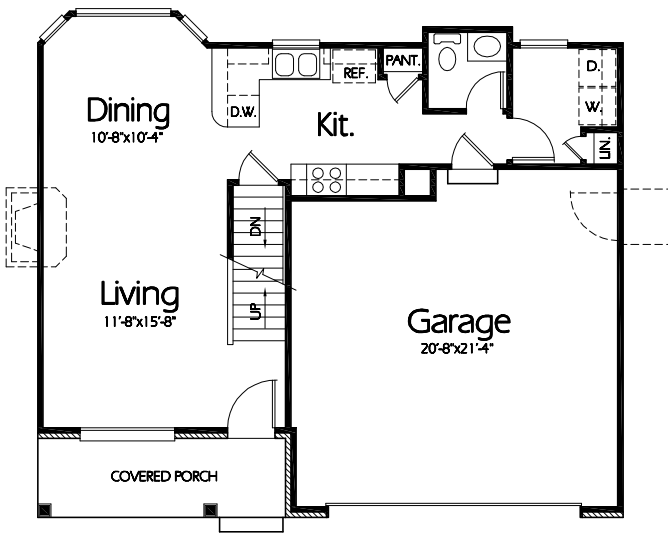

TS-1484a

Main Level
610 Sq. Feet

Upper Level
874 Sq. Feet

Optional Master Bath

Plan TS-1484a

Overall Dimensions 37'-0"x32'-2"
1484 Finished Sq. Feet
Room Sizes Shown Are Approximate

Hearthstone
Home Design

94 North 100 West - Bountiful, Utah 84010
Phone: (801) 298-2505 - Fax: (801) 298-3077
www.hearthstonehomedesign.com