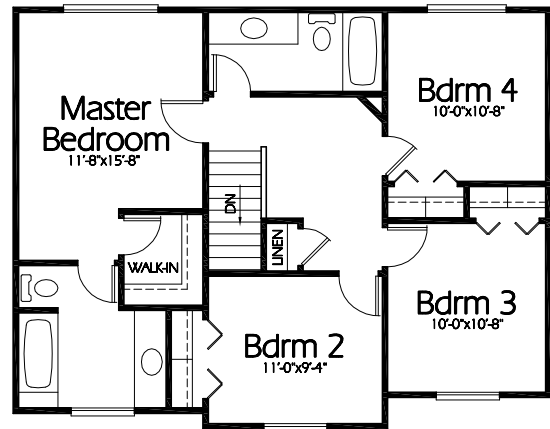

TS-1484a

Main Level
610 Sq. Feet

Upper Level
874 Sq. Feet

Optional Master Bath

Plan TS-1484a

Overall Dimensions 37'-0"x32'-2"
1484 Finished Sq. Feet
Room Sizes Shown Are Approximate

Hearthstone
Home Design

94 North 100 West - Bountiful, Utah 84010
Phone: (801) 298-2505 - Fax: (801) 298-3077
www.hearthstonehomedesign.com