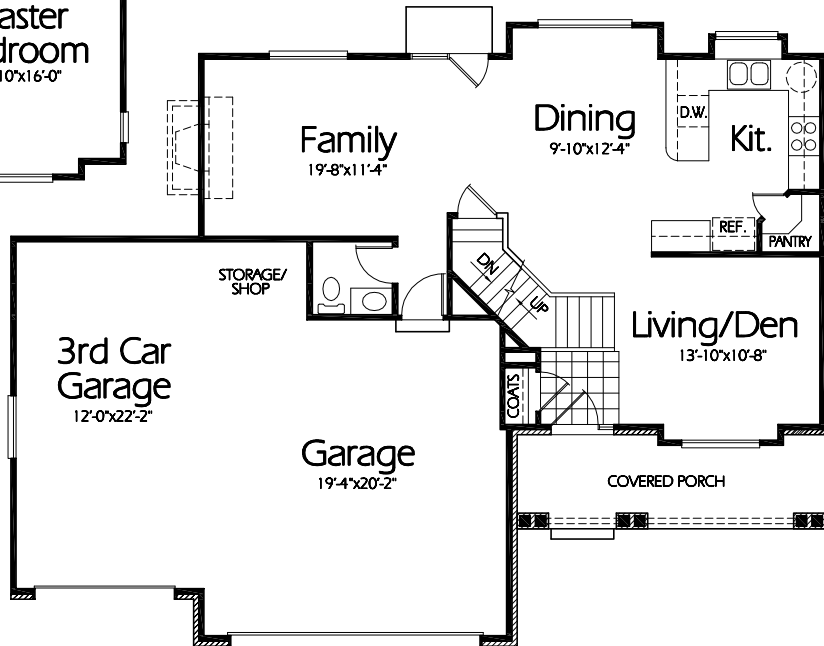

Front Elevation

TS-1811C

Upper Level

988 Sq. Feet

Main Level

823 Sq. Feet

Plan TS-1811c

Full Covered Porch

Overall Dimensions 40'-0" x 40'-0"

1811 Finished Sq. Feet

Room Sizes Shown Are Approximate

*Hearthstone
Home Design*

94 North 100 West - Bountiful, Utah 84010
Phone: (801) 298-2505 - Fax: (801) 298-3077
www.hearthstonedesign.com