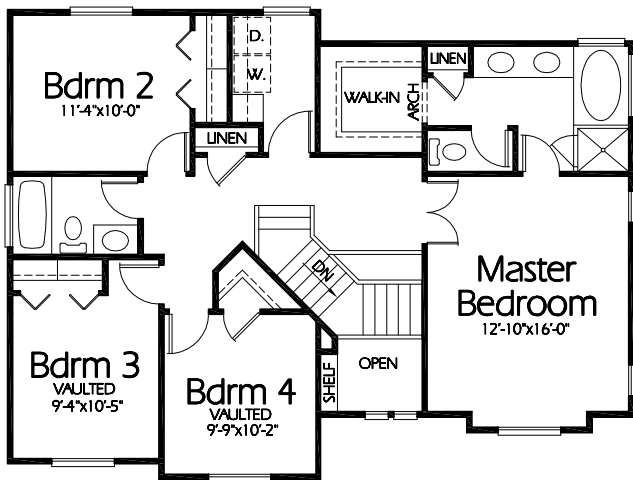

Front Elevation

TS-1811C

Upper Level

988 Sq. Feet

Main Level

823 Sq. Feet

Plan TS-1811c

Full Covered Porch

Overall Dimensions 40'-0" x 40'-0"

1811 Finished Sq. Feet

Room Sizes Shown Are Approximate

*Hearthstone
Home Design*

94 North 100 West - Bountiful, Utah 84010
Phone: (801) 298-2505 - Fax: (801) 298-3077
www.hearthstonedesign.com