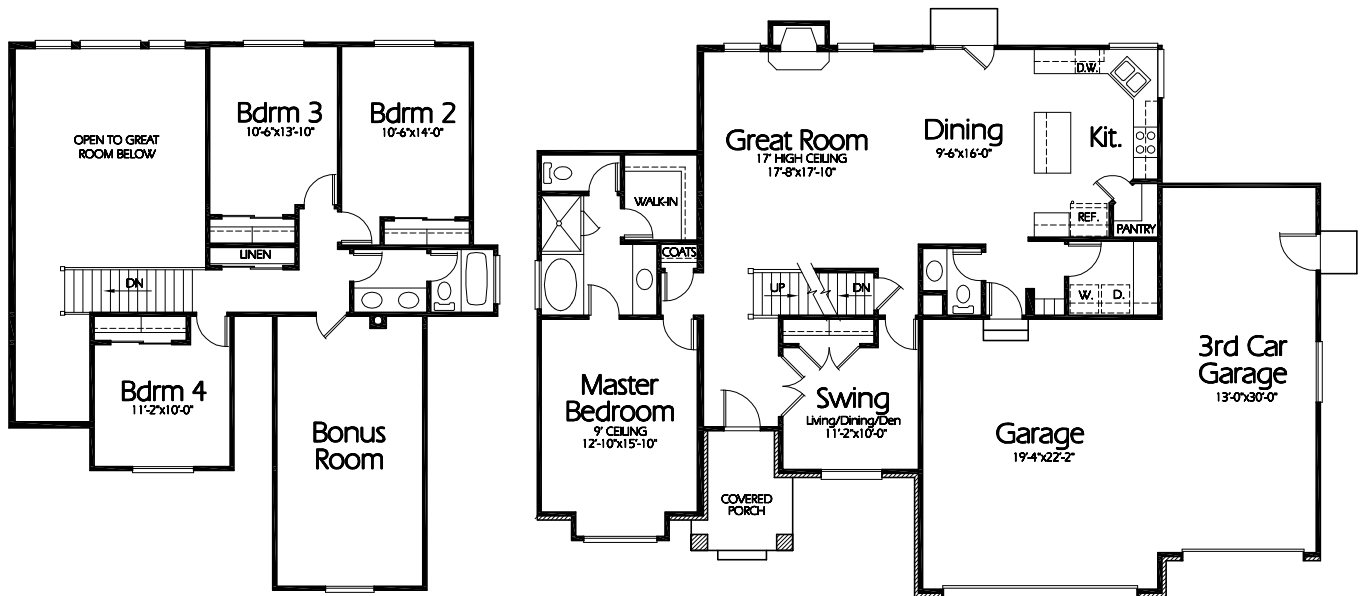

TS-2159a

Upper Level

665 Sq. Feet
285± Sq. Feet Bonus

Main Level

1494 Sq. Feet

Plan TS-2159a

Bonus Room

Overall Dimensions 64'-4" x 45'-4"
2159 Finished Sq. Feet
Room Sizes Shown Are Approximate